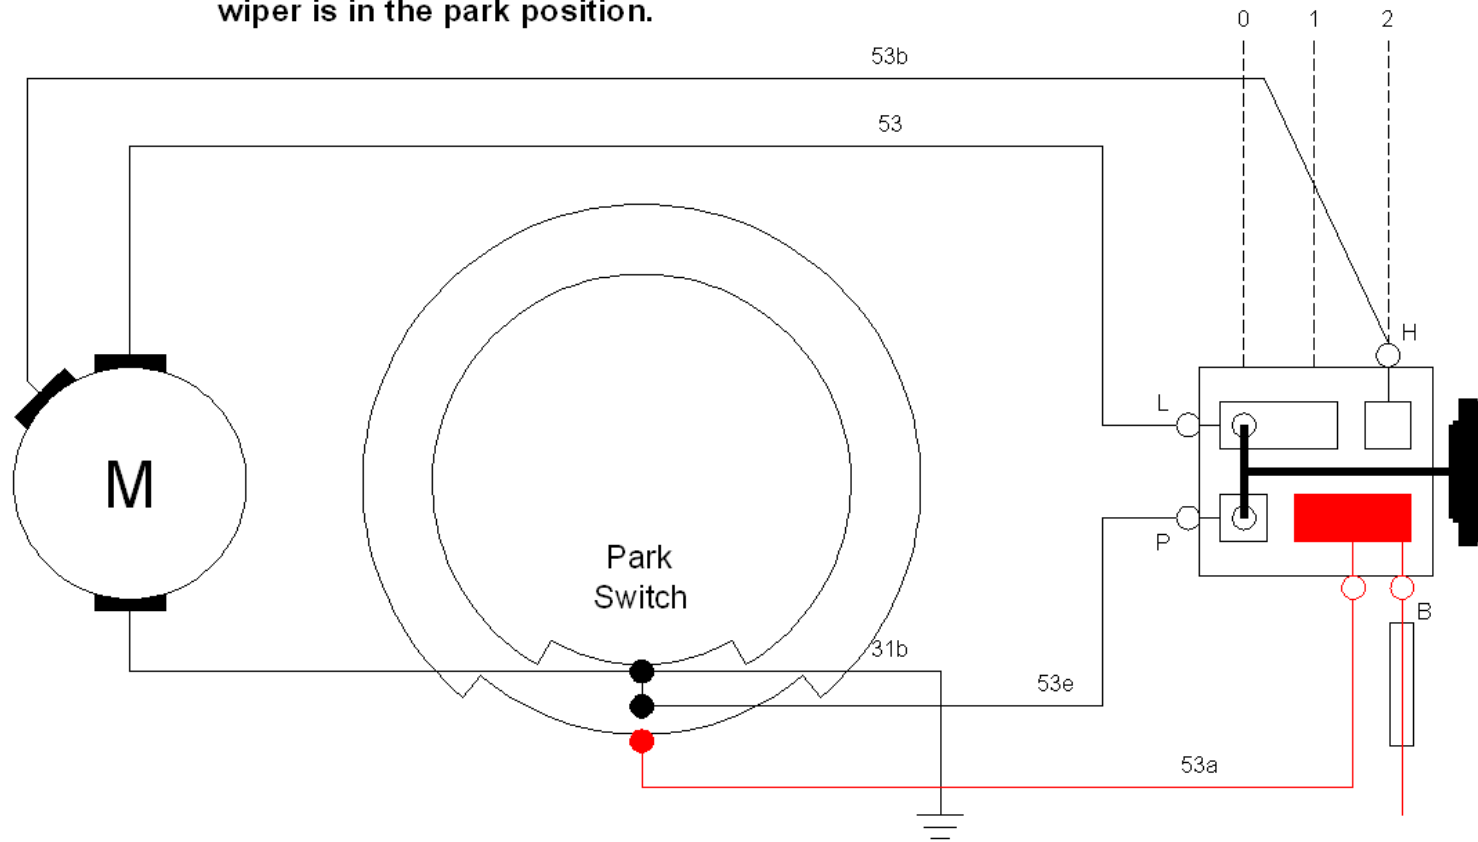

WIPER OFF: There is no current flow to the wiper motor at this time and the wiper is in the park position.

Function	Polarity	Motor Code	Switch Code	Cable 12/24V
high speed	+	53b	H	red/grey
low speed	+	53	L	green/yellow
earth	-	31b		/black
common leg	-	53e	P	brown/bl-wh
self-parking	+	53a	B	black/white