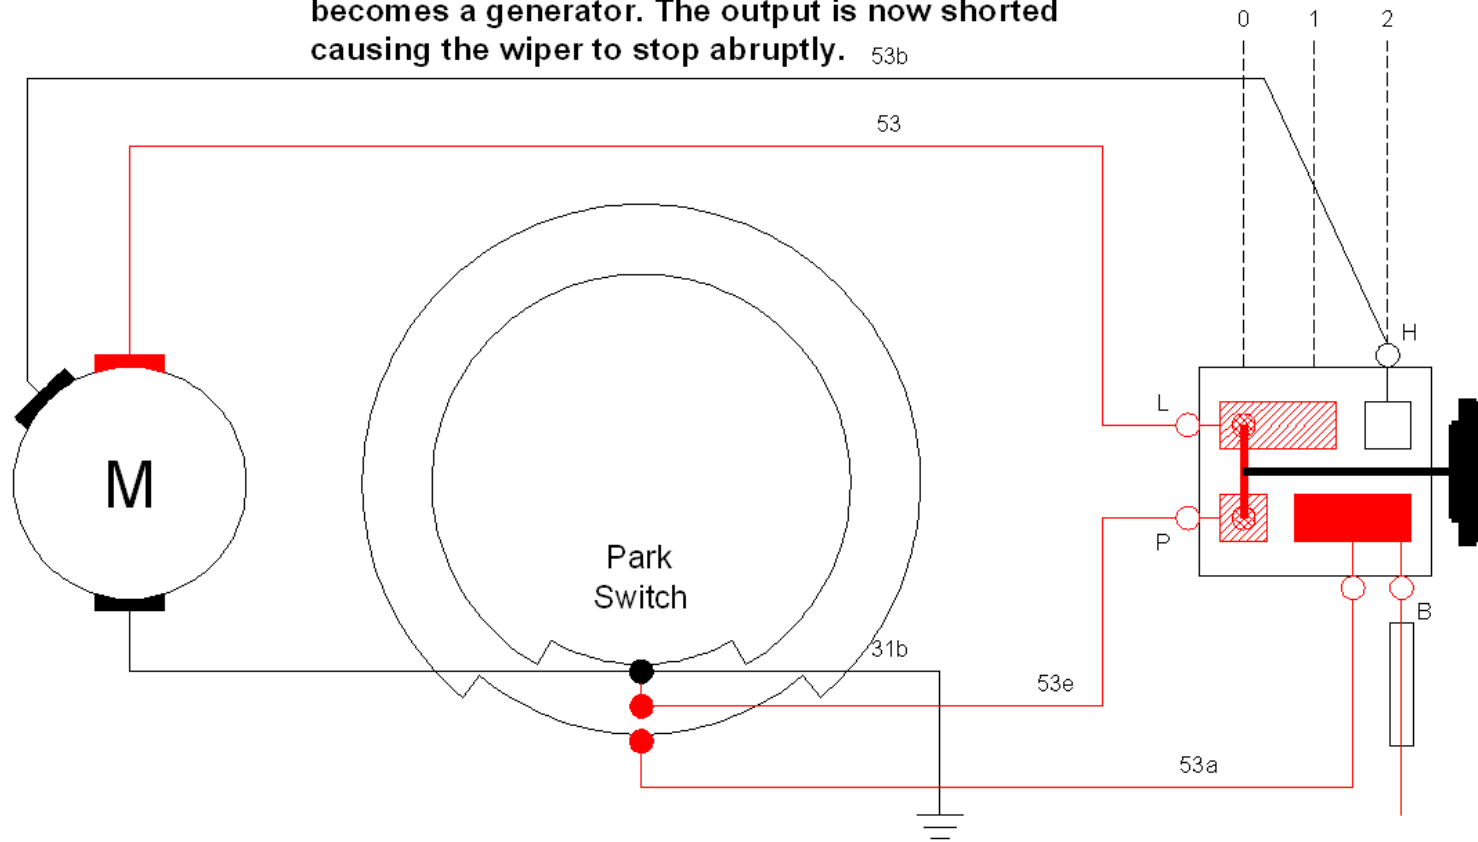

PARK POSITION :

Because the wiper still has inertia the motor briefly becomes a generator. The output is now shorted causing the wiper to stop abruptly. 53b

Function	Polarity	Motor Code	Switch Code	Cable 12/24V
high speed	+	53b	H	red/grey
low speed	+	53	L	green/yellow
earth	-	31b		/black
common leg	-	53e	P	brown/bl-wh
self-parking	+	53a	B	black/white