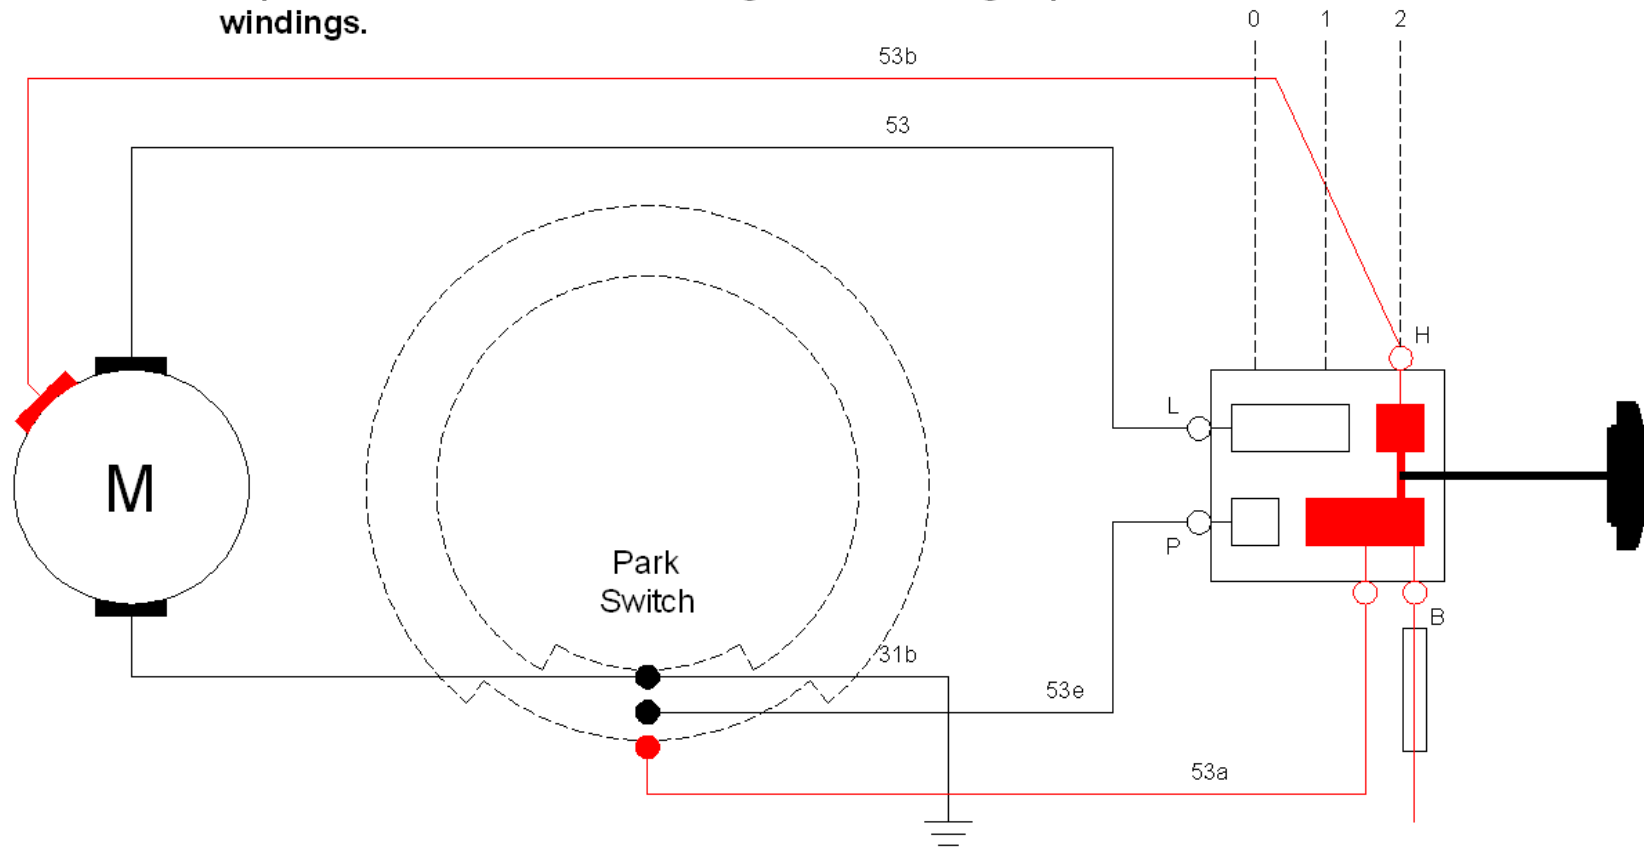

HIGH SPEED: Wiper switch sends current through 53b to the high speed motor windings.

Function	Polarity	Motor Code	Switch Code	Cable 12/24V
high speed	+	53b	H	red/grey
low speed	+	53	L	green/yellow
earth	-	31b		/black
common leg	-	53e	P	brown/bl-wh
self-parking	+	53a	B	black/white