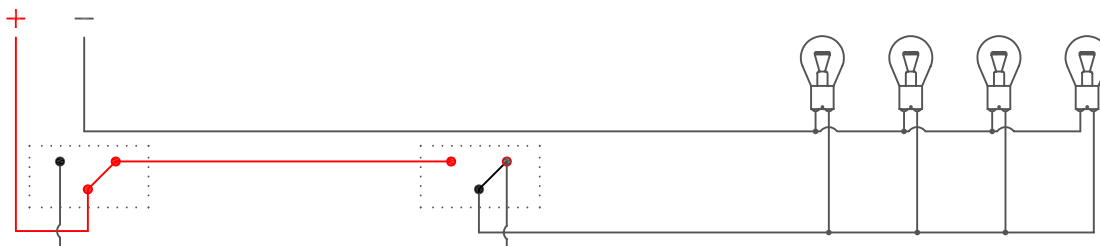

SWITCH 1 TOGGLED
LIGHTS ON

SWITCH 2 TOGGLED
LIGHTS OFF

SWITCH 1 TOGGLED
LIGHTS ON

ELECTRIC BILL
DESIGN SERVICE
TIVERTON, RHODE ISLAND

3 WAY SWITCHES

DATE: 26FEB03	VESSEL: INFORMATION	REV:--
FILE: C/ACAD/ 3WaySwitches	SCALE: NONE	DRAWN BY: BE