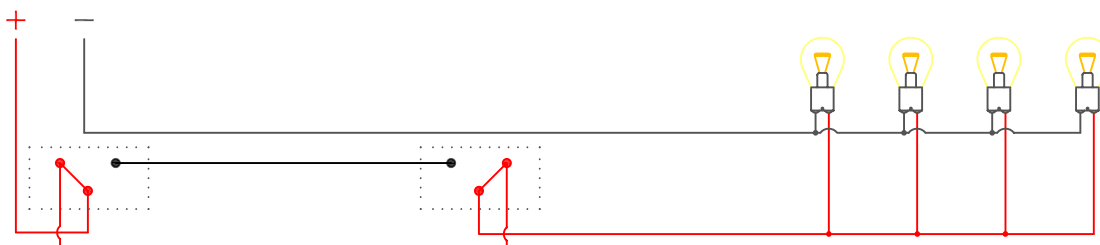

SWITCH 1 TOGGLED
LIGHTS ON

SWITCH 2 TOGGLED
LIGHTS OFF

SWITCH 1 TOGGLED
LIGHTS ON

ELECTRIC BILL
DESIGN SERVICE
TIVERTON, RHODE ISLAND

3 WAY SWITCHES

DATE: 26FEB03	VESSEL: INFORMATION	REV:--
FILE: C/ACAD/ 3WaySwitches	SCALE: NONE	DRAWN BY: BE